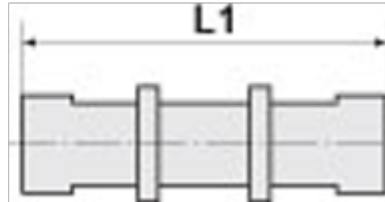

Article number: 5865102012ES

Description: Stainless steel bulkhead 51.020-12 Ø12/Ø12 - M20x1

## Measures

---

a/f = -

L1 = 40,8

NV = 24